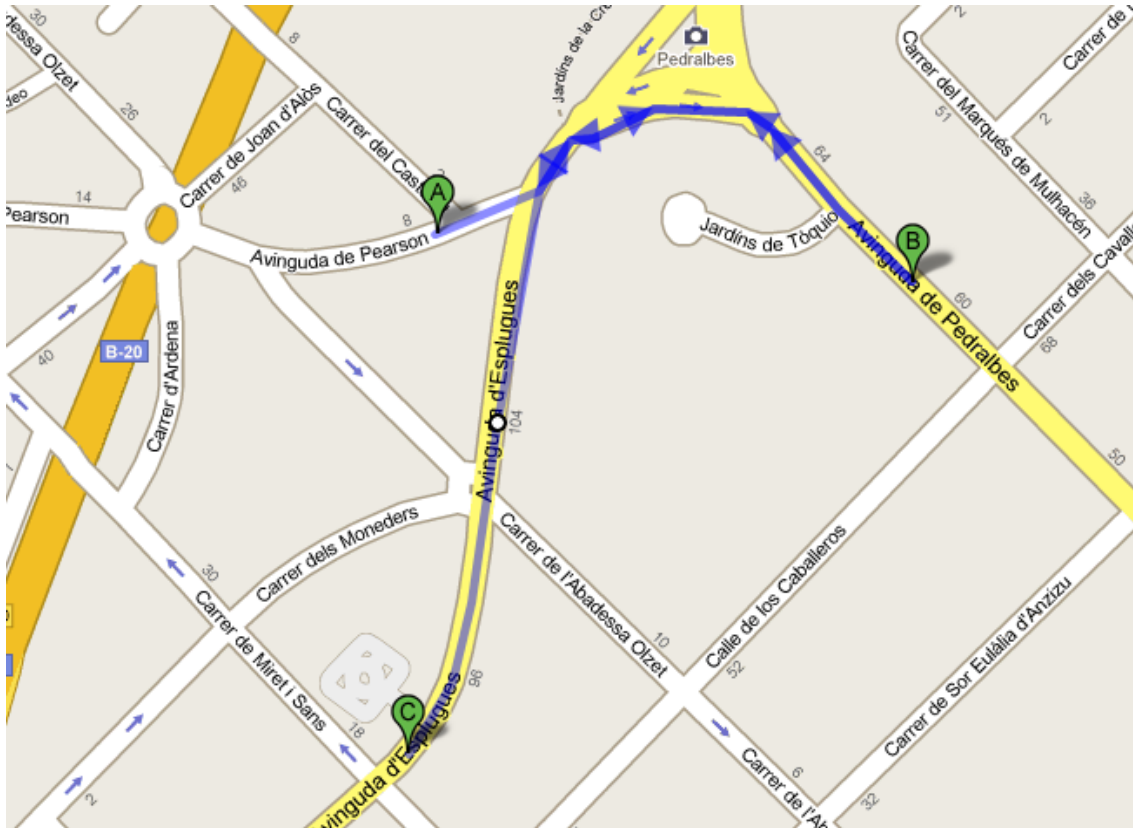

### How to get from hotel SANSI to ESADE 1 and ESADE 3

From Hotel Sansi, it is about 2 minutes walk to ESADE 3 (that is located on the same road, Av. Esplugues) and about 3 minutes to ESADE 1 (located on Av. Pedralbes).

- A=Hotel Sansi (Av. Pearson 1)
- B=ESADE 1(Av. Pedralbes, 60-62)
- C=ESADE 3(Av. Esplugues, 92)

#### *Hotel Sansi to ESADE 1*

Hotel Sansi is located on the intersection of Av. Pearson and Av. Esplugues. Once at the front entrance of the hotel, cross the road and turn left (you will be on Av. Esplugues). Continue walking on the sidewalk until you reach a junction of Av. Esplugues and Av. Pedralbes. Continue on to Av. Pedralbes (which will be towards your right once you reach the junction). Very soon you will see ESADE 1 building towards your left.

#### *Hotel Sansi to ESADE 3*

At the front entrance of the hotel, please turn right and continue to walk. You will cross one red light and find ESADE 3 building towards your left.